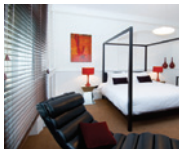

Great Victoria

Bridge Street,
Bradford BD1 1JX
Tel: **01274 728706**
Website: www.tomahawkhotels.co.uk

The Great Victoria is a privately owned stylish, modern hotel. Cool contemporary design, cleverly mixed with Victorian architecture. The hotel also has a popular restaurant which serves English favourites with European influences.

Special offers: £59.00 B&B per room per night subject to availability.